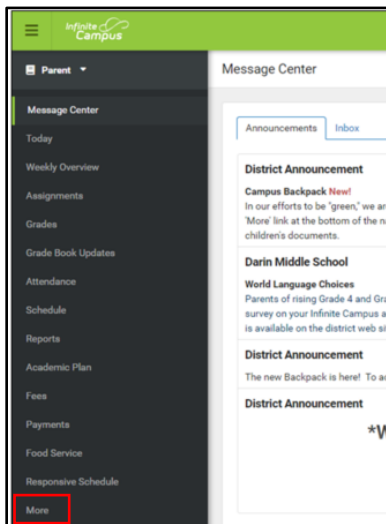

## Accessing Backpack - Campus Parent

- To access Campus Backpack log into Campus Parent via the Campus Parent App  or by clicking this link: <https://euclidschools.infinitecampus.org/campus/portal/parents/euclid.jsp>
- After you have logged in; Backpack can be accessed by clicking “More” and then “Backpack”.

- Once Backpack is selected a new browser tab or window will open showing all published documents (report cards, test scores, etc.) associated with your student.