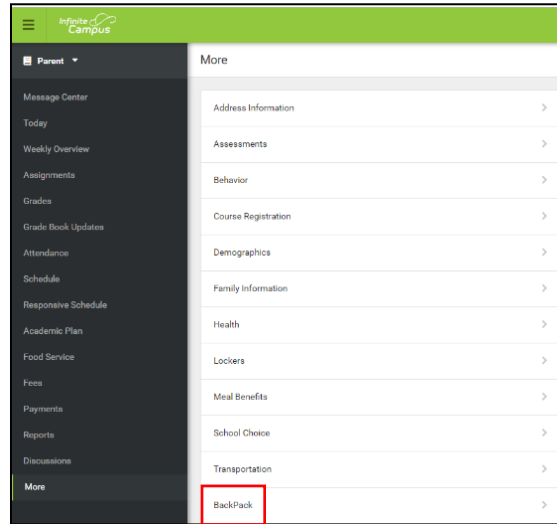

## Accessing Backpack - Campus Parent

- To access Campus Backpack log into Campus Parent via the Campus Parent App  or by clicking this link: <https://euclidschools.infinitecampus.org/campus/portal/parents/euclid.jsp>
- After you have logged in; Backpack can be accessed by clicking “More” and then “Backpack”.

- Once Backpack is selected a new browser tab or window will open showing all published documents (report cards, test scores, etc.) associated with your student.